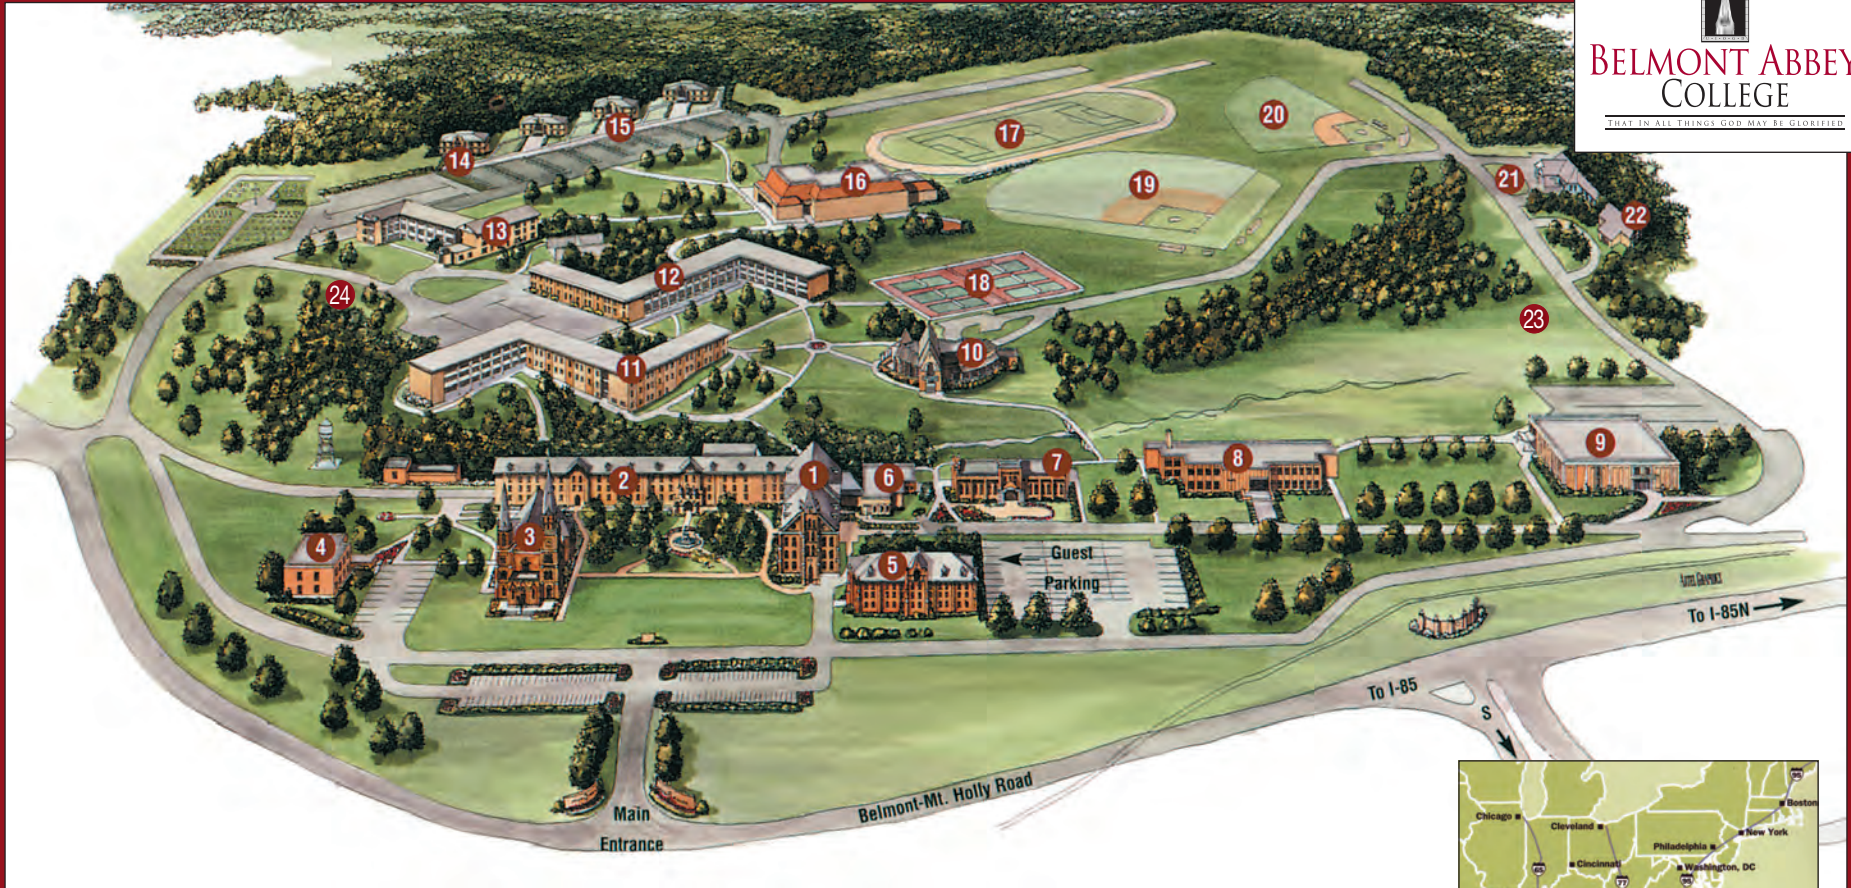

THE CAMPUS | BELMONT ABBEY COLLEGE

THE LEGEND |

- | | | |
|---|--|---------------------------------|
| 1. Robert Lee Stowe Hall – Office of Admissions | 9. William Gaston Science Building | 17. Soccer Field |
| 2. Belmont Abbey Monastery | 10. Student Commons Dining Hall | 18. Tennis Courts |
| 3. Abbey Basilica | 11. O’Connell Hall | 19. Baseball Field |
| 4. Adult Degree Program Building | 12. Poellath Hall | 20. Softball Field |
| 5. St. Leo Hall - The Catholic Shoppe | 13. Raphael Arthur Hall | 21. Private Residence |
| 6. Holy Grounds Coffeehouse - Maurus Hall | 14. Continuing Education Conference Center | 22. Chi Rho House |
| 7. The Haid | 15. Cuthbert Allen Student Apartments | 23. Lowry Alumni House |
| 8. Abbot Vincent Taylor Library | 16. Wheeler Center - Athletics Facility | 24. St. Joseph Adoration Chapel |